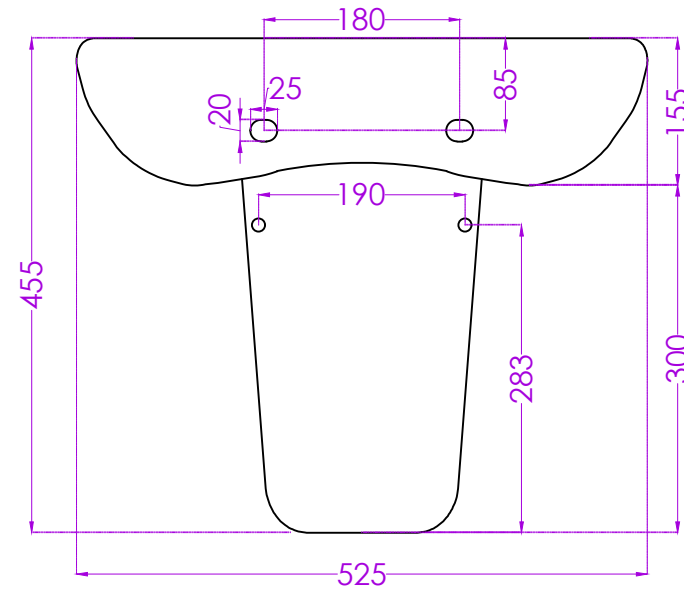

GREECE P07150203 WALL HUNG BASIN
GREECE P0718PW0002 HALF PEDESTAL

JOHNSON

PLAN

BACK