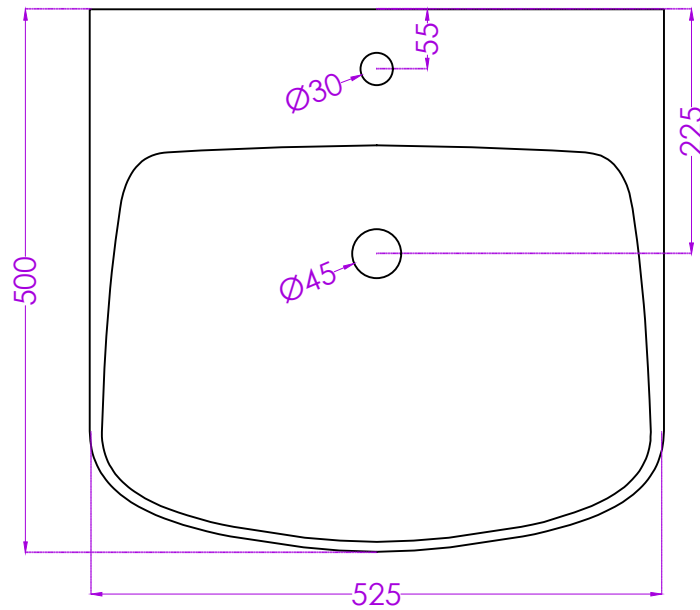

GREECE P07150203 WALL HUNG BASIN
GREECE P0718PW0002 HALF PEDESTAL

JOHNSON

PLAN

BACK